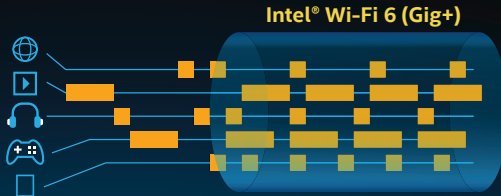

Find out more about how Intel® Wi-Fi 6 (Gig+) lets you ditch the cable on your gaming by visiting us at www.intel.com/wireless

¹ For more information about the data presented, visit intel.com/wifi6disclaimers. Intel, and the Intel logo are trademarks of Intel Corporation or its subsidiaries in the U.S. and/or other countries. *Other names and brands may be claimed as the property of others. Copyright © Intel Corporation