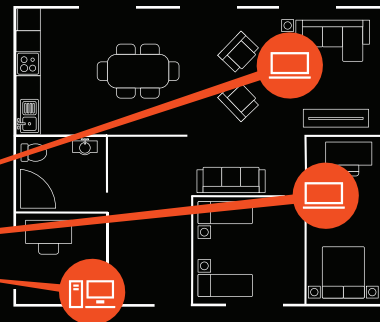

FREE YOUR GAMING FROM CABLES

Intel® Wi-Fi 6 (Gig+) Delivers the Performance You Need to Play Throughout Your Home

Traditional Tethered Gaming

Gamers traditionally use wired connections for performance, limiting where they can play.

Intel® Wi-Fi 6 (Gig+) Based Routers and PCs

Wi-Fi 6 delivers the performance and responsiveness gamers need to play in more places.

Intel® Wi-Fi 6 (Gig+) Makes Wireless Gaming a Reality

RESPONSIVE GAMEPLAY!